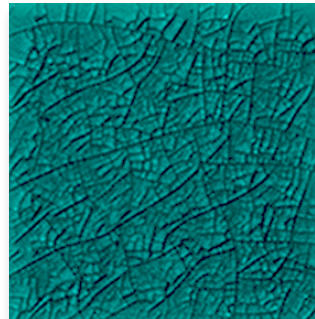

Ceramic Tile | Emerald Ice Mix

Square Set | Emerald Ice Mix | Double Glazed & Ice Cracked

SKU: TL-CE-5-3-3-DLG-GRE | Price: \$1,550/sqft

Description

Like an emerald, this emerald ice mix ceramic tile defines luxury and exclusivity. Wait until you see it glimmer in the sunlight; there's nothing that compares.