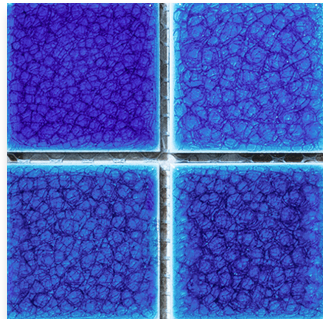

Material	Ceramic
Category	Tile
Color	Arctic Blue
Finish	Double Glazed & Ice Crackled
Size	12" x 12" x 0.3"
Pattern	Square Set
Use-Case	Pool Tile/Wall Cladding
SKU	TL-CE-3-3-3-DGL-BLU
Price	\$1,550/sqft

Ceramic Tile | Blue Ice Mix

Square Set | Blue Ice Mix | Double Glazed & Ice Crackled

SKU: TL-CE-4-3-3-DLG-BLU | Price: \$1,550/sqft

Description

This mixed blue ice ceramic tile makes any pool feel refreshing and luxurious, defining the balance between light and dark.

Material	Ceramic
Category	Tile
Color	Blue Ice Mix
Finish	Double Glazed & Ice Crackled
Size	12" x 12" x 0.3"
Pattern	Square Set
Use-Case	Pool Tile/Wall Cladding
SKU	TL-CE-4-3-3-DLG-BLU
Price	\$1,550/sqft