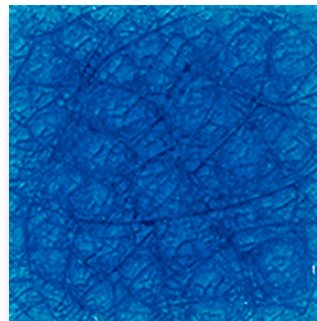

Description

This ocean blue ceramic pool tile is a color classic in pool design. With a double glazed surface and crackled design, you'll enjoy a premium feeling tile that's sure to stand the test of time.