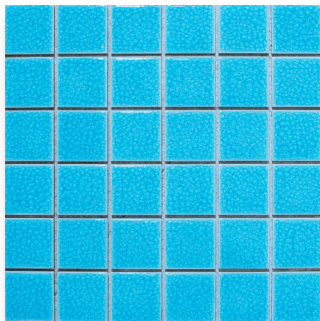

Ceramic Tile | Deep Blue

Square Set | Deep Blue | Double Glazed & Ice Cracked

SKU: TL-CE-2-3-3-DGL-BLU | Price: \$1,550/sqft

Description

This deep blue double glazed ceramic pool tile adds a luxurious touch and look. Glimmering during the daytime and settling into a deep and rich blue at night, it's sure to stand out at any occasion.

Material	Ceramic
Category	Tile
Color	Deep Blue
Finish	Double Glazed & Ice Cracked
Size	12" x 12" x 0.3"
Pattern	Square Set
Use-Case	Pool Tile/Wall Cladding
SKU	TL-CE-2-3-3-DGL-BLU
Price	\$1,550

Ceramic Tile | Arctic Blue

Square Set | Arctic Blue | Double Glazed & Ice Crackled

SKU: TL-CE-3-3-3-DGL-BLU | Price: \$1,550/sqft

Description

This arctic blue ceramic tile adds a refreshing and bright feel to your pool. Resembling the crisp and refreshing colors of the arctic, water has never looked this good.