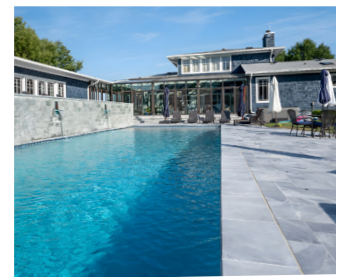

Marble Tile Blue

French Pattern | Blue | Honed

SKU: TL-MB-4-3-1-HON-BLU | Price: $1,750/sqft