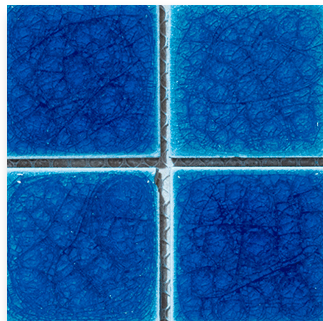

Description

This ocean blue ceramic pool tile is a color classic in pool design. With a double glazed surface and crackled design, you'll enjoy a premium feeling tile that's sure to stand the test of time.