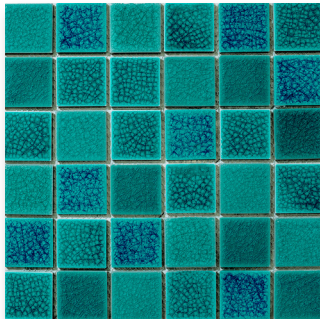

Ceramic Tile | Emerald Ice Mix

Square Set | Emerald Ice Mix | Double Glazed & Ice Cracked

SKU: TL-CE-5-3-3-DLG-GRE | Price: \$1,550/sqft

Description

Like an emerald, this emerald ice mix ceramic tile defines luxury and exclusivity. Wait until you see it glimmer in the sunlight; there's nothing that compares.

Material	Ceramic
Category	Tile
Color	Emerald Ice Mix
Finish	Double Glazed & Ice Cracked
Size	12" x 12" x 0.3"
Pattern	Square Set
Use-Case	Pool Tile/Wall Cladding
SKU	TL-CE-5-3-3-DLG-GRE
Price	\$1,550

UNIQ
SURFACES