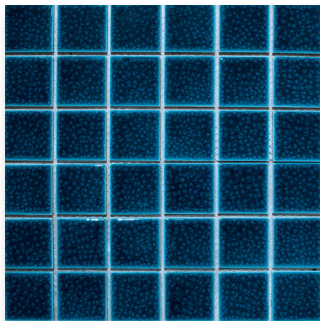

Ceramic Tile | Deep Blue

Square Set | Deep Blue | Double Glazed & Ice Cracked

SKU: TL-CE-2-3-3-DGL-BLU | Price: \$1,550/sqft

Description

This deep blue double glazed ceramic pool tile adds a luxurious touch and look. Glimmering during the daytime and settling into a deep and rich blue at night, it's sure to stand out at any occasion.

Material	Ceramic
Category	Tile
Color	Deep Blue
Finish	Double Glazed & Ice Cracked
Size	12" x 12" x 0.3"
Pattern	Square Set
Use-Case	Pool Tile/Wall Cladding
SKU	TL-CE-2-3-3-DGL-BLU
Price	\$1,550

Ceramic Tile | Arctic Blue