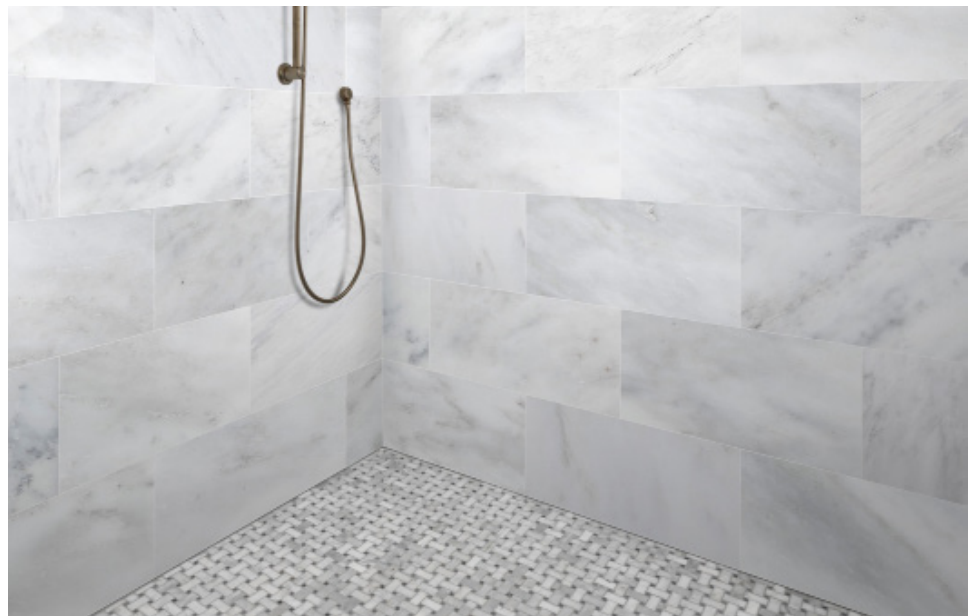

UNIQ SURFACES

Product Catalogue

contact@uniqsurfaces.com +592-724-1868 | +592-724-1854