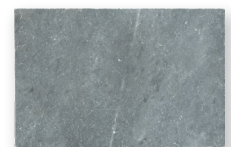

8" x 16" x 1/2"