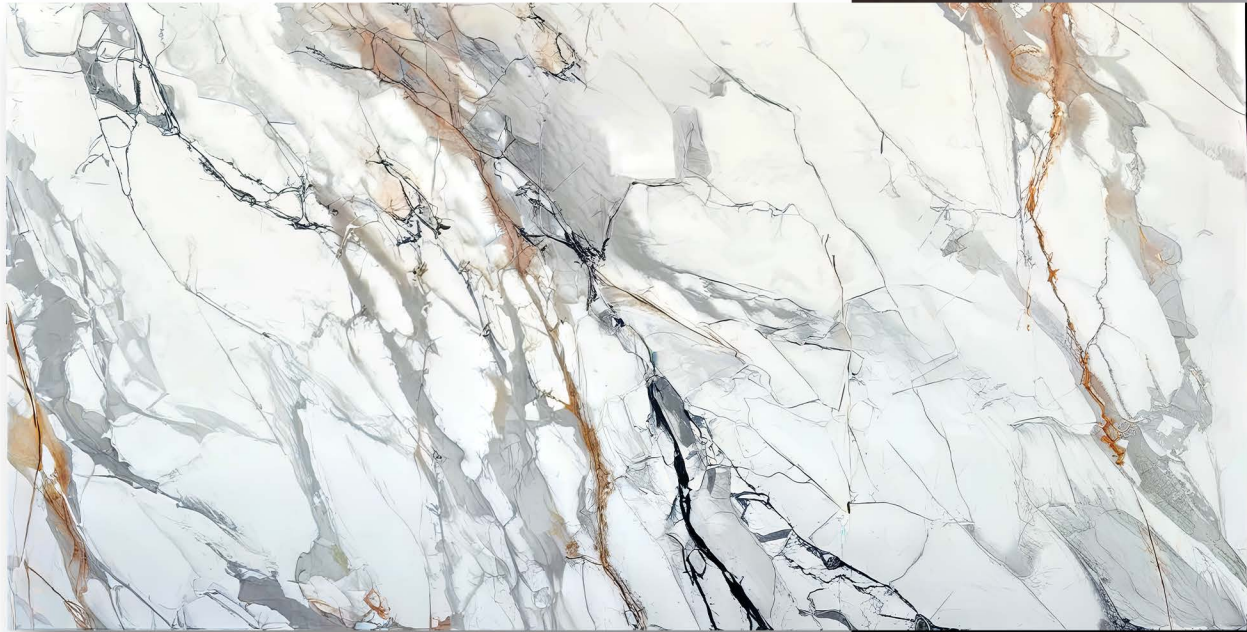

Name Sintered Stone Marbleized Calacatta Gold
Material Sintered Stone
Color Calacatta Gold
Finish Matte
Pattern Marbleized
Size 126" x 63" x 0.8"
SKU: SL-QZ-12-3-4-MAT-GOL
Price $260,000

SINTERED STONE | MARBLEIZED CALACATTA GOLD