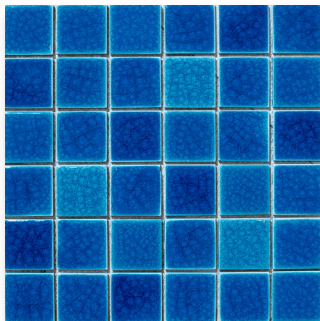

Description

This ocean blue ceramic pool tile is a color classic in pool design. With a double glazed surface and crackled design, you'll enjoy a premium feeling tile that's sure to stand the test of time.