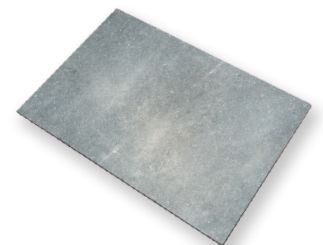

16" x 24" x 1/2"

Material	Marble
Category	Tile
Color	Blue
Finish	Honed
Size	(8"x8")(8"x16")(16"x16")(16"x24") x 1/2"
Pattern	French Pattern
Use-Case	Indoor/Outdoor
SKU	TL-MB-4-3-1-HON-BLU
Price	$1,750/sqft