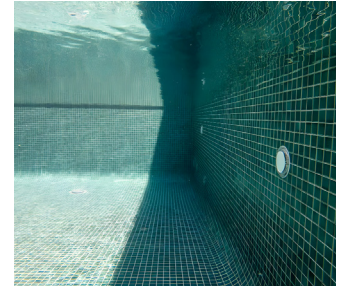

Ceramic Tile | Emerald Ice Mix

Square Set | Emerald Ice Mix | Double Glazed & Ice Cracked

SKU: TL-CE-5-3-3-DLG-GRE | Price: $1,550/sqft