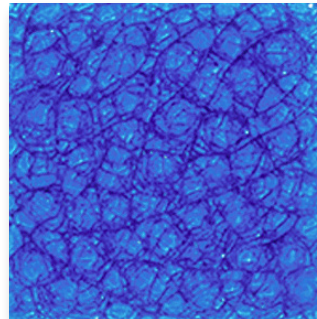

Ceramic Tile | Blue Ice Mix

Square Set | Blue Ice Mix | Double Glazed & Ice Crackled

SKU: TL-CE-4-3-3-DLG-BLU | Price: \$1,550/sqft

Description

This mixed blue ice ceramic tile makes any pool feel refreshing and luxurious, defining the balance between light and dark.

Material	Ceramic
Category	Tile
Color	Blue Ice Mix
Finish	Double Glazed & Ice Crackled
Size	12" x 12" x 0.3"
Pattern	Square Set
Use-Case	Pool Tile/Wall Cladding
SKU	TL-CE-4-3-3-DLG-BLU
Price	\$1,550/sqft