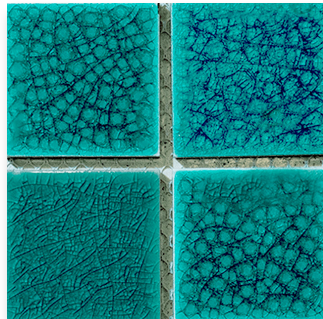

Ceramic Tile | Emerald Ice Mix

Square Set | Emerald Ice Mix | Double Glazed & Ice Cracked

SKU: TL-CE-5-3-3-DLG-GRE | Price: \$1,550/sqft

Description

Like an emerald, this emerald ice mix ceramic tile defines luxury and exclusivity. Wait until you see it glimmer in the sunlight; there's nothing that compares.

Material	Ceramic
Category	Tile
Color	Emerald Ice Mix
Finish	Double Glazed & Ice Cracked
Size	12" x 12" x 0.3"
Pattern	Square Set
Use-Case	Pool Tile/Wall Cladding
SKU	TL-CE-5-3-3-DLG-GRE
Price	\$1,550

UNIQ
SURFACES