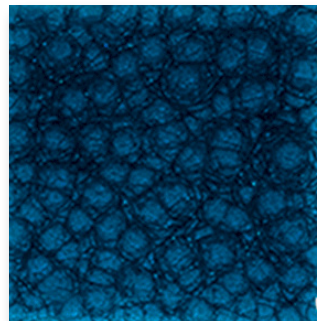

Ceramic Tile | Deep Blue

Square Set | Deep Blue | Double Glazed & Ice Cracked

SKU: TL-CE-2-3-3-DGL-BLU | Price: \$1,550/sqft

Description

This deep blue double glazed ceramic pool tile adds a luxurious touch and look. Glimmering during the daytime and settling into a deep and rich blue at night, it's sure to stand out at any occasion.