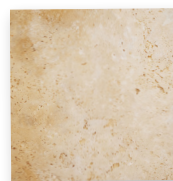

Travertine Tile Scabos Gold

French Pattern | Scabos Gold | Tumbled

SKU: TL-TV-2-3-1-TUM-GOL | Price: \$1,150/sqft

Description

Scabo Gold Travertine adds a rustic warmth to any setting. It sits almost as though the sun is always burning onto it.

8" x 8" x 1/2"

8" x 16" x 1/2"

16" x 16" x 1/2"

16" x 24" x 1/2"

Material	Travertine
Category	Tile
Finish and Color	Tumbled Scabos Gold
Size	(8"x8")(8"x16")(16"x16")(16"x24") x 1/2"
Pattern	French Pattern
Use-Case	Indoor/Outdoor
SKU	TL-TV-2-3-1-TUM-GOL
Price	\$1,150/sqft

Travertine Tile Scabos Gold

Square Set | Scabos Gold | Tumbled

SKU: TL-TV-1-3-2-TUM-GOL | Price: \$1,150/sqft

Description

This travertine square set in scabo gold adds symmetry and warmth to any space.

Material	Travertine
Category	Tile
Color	Scabos Gold
Finish	Tumbled
Size	16" x 24" x 1/2"
Pattern	Square Set
Use-Case	Indoor/Outdoor
SKU	TL-TV-1-3-2-TUM-GOL
Price	\$1,150/sqft