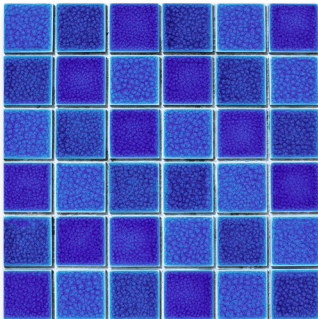

Ceramic Tile | Blue Ice Mix

Square Set | Blue Ice Mix | Double Glazed & Ice Crackled

SKU: TL-CE-4-3-3-DLG-BLU | Price: \$1,550/sqft

Description

This mixed blue ice ceramic tile makes any pool feel refreshing and luxurious, defining the balance between light and dark.