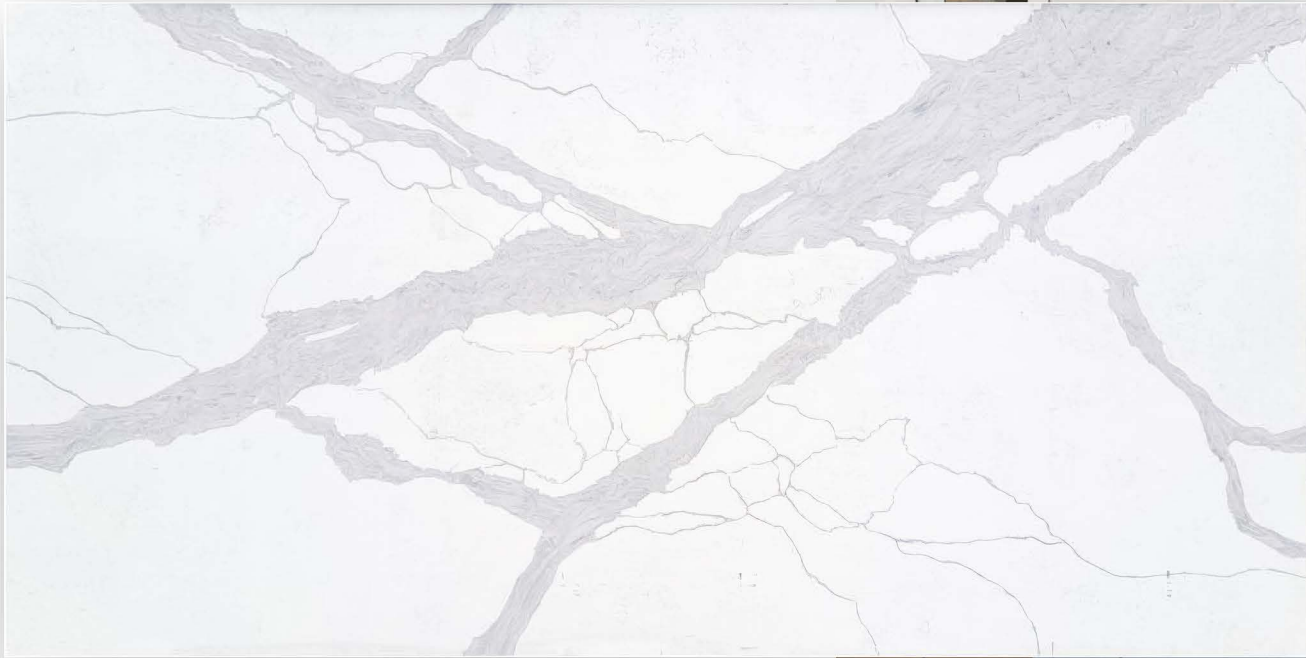

- **Name** Quartz Marbelized White
- **Material** Quartz
- **Color** White
- **Finish** Matte
- **Pattern** Marbleized Grey
- **Size** 126" x 63" x 0.8"
- **SKU** SL-QZ-3-3-4-MAT-WHI
- **Price** $260,000

QUARTZ | MARBLEIZED WHITE