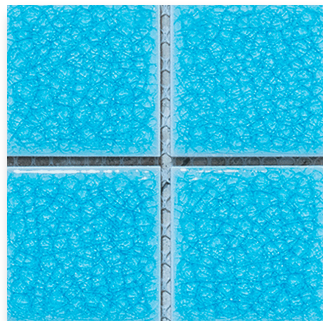

Description

This arctic blue ceramic tile adds a refreshing and bright feel to your pool. Resembling the crisp and refreshing colors of the arctic, water has never looked this good.