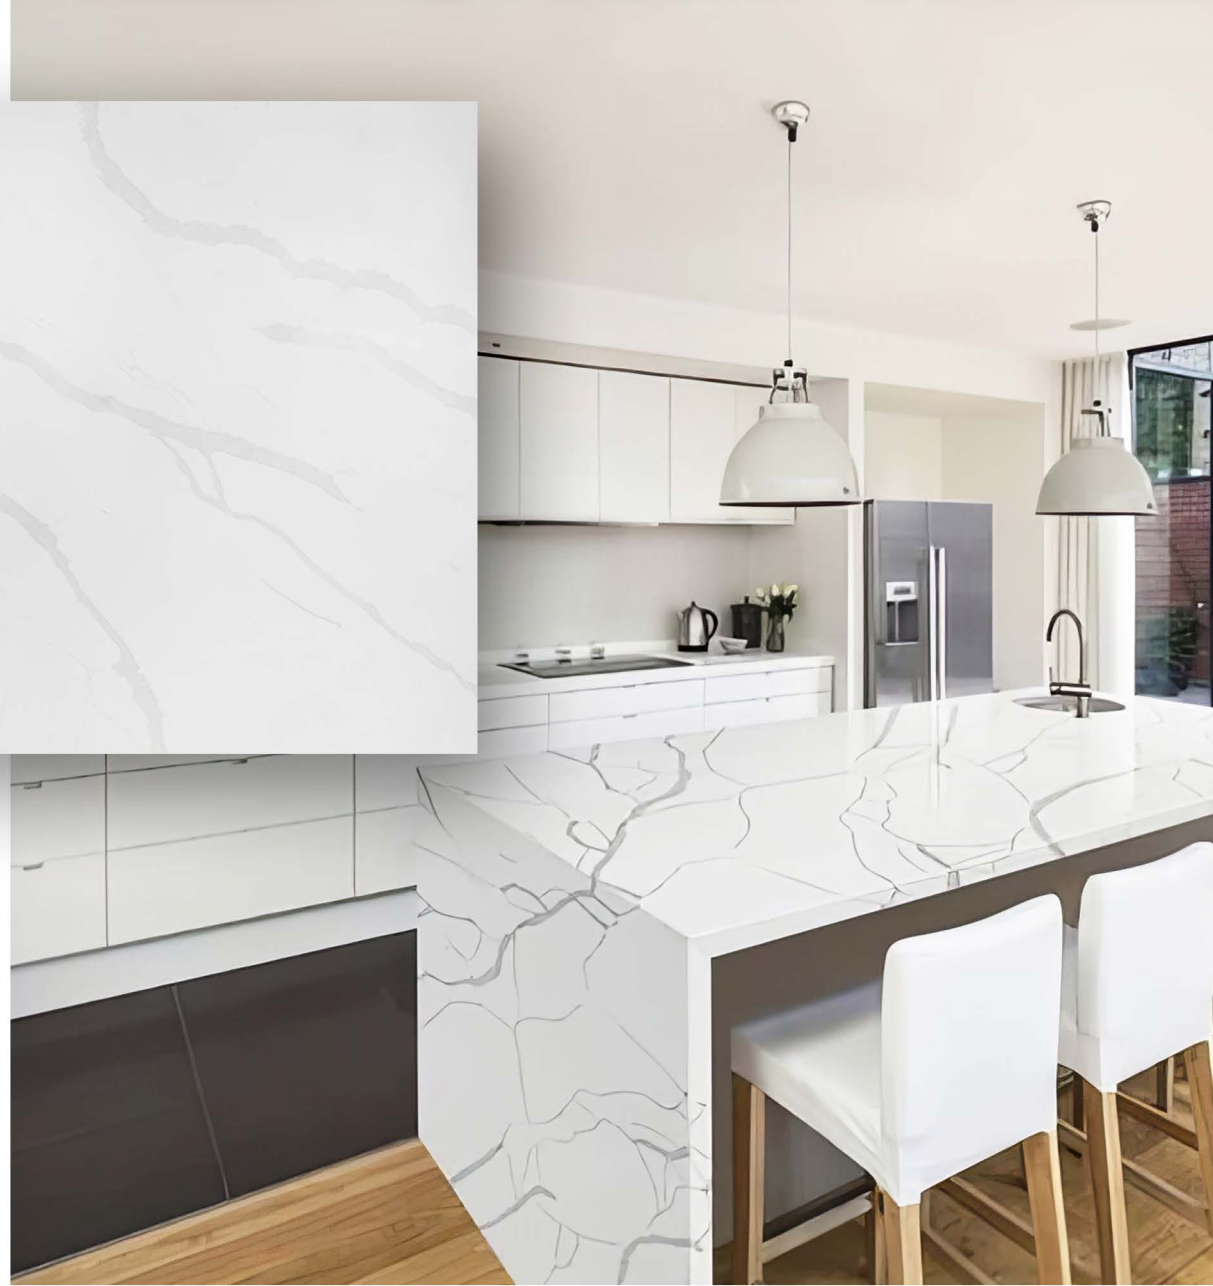

Name Quartz Marbelized Calacatta White

Material Quartz

Color Calacatta White

Finish Polished

Pattern Marbleized

Size 126" x 63" x 0.8"

SKU SL-QZ-9-3-4-MAT-WHI

Price $260,000

QUARTZ | MARBLEIZED CALACATTA WHITE