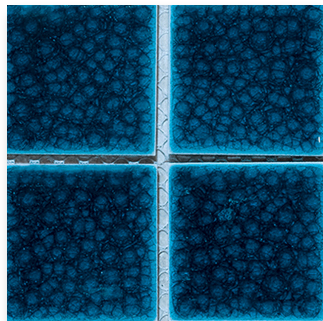

Ceramic Tile | Deep Blue

Square Set | Deep Blue | Double Glazed & Ice Cracked

SKU: TL-CE-2-3-3-DGL-BLU | Price: \$1,550/sqft

Description

This deep blue double glazed ceramic pool tile adds a luxurious touch and look. Glimmering during the daytime and settling into a deep and rich blue at night, it's sure to stand out at any occasion.

Material	Ceramic
Category	Tile
Color	Deep Blue
Finish	Double Glazed & Ice Cracked
Size	12" x 12" x 0.3"
Pattern	Square Set
Use-Case	Pool Tile/Wall Cladding
SKU	TL-CE-2-3-3-DGL-BLU
Price	\$1,550

Ceramic Tile | Arctic Blue